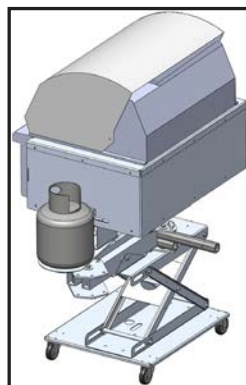

Hard Top Aluminum Canopy

with Twin Electric Actuator Operation.

Canopy serves as an attractive and secure box cover during transport. Auto-Adjusts for varying bed heights.

If your Tail Gate Locks, your ChuckWagon SS16 is Locked.

PLUS: Aluminum Receiver Hitch Carry All for your Portable Generator and Extra Supplies.

Specifications					
Model	Item	Qty Each	Weight	Description	
ChuckWagon SS16	CLP3000	1	500	48.875" W x 64.75 L	
Components					
Summerset Grill, 40", 5 burner, rotisserie & warming rack	PUR2710	1	130	Premium Large Grill	
Coleman 24 Can Stackable Cooler for drinks, meat, snacks	PUR2713	4	16	Space for two per side	
LP Bottle (empty) (2 per unit)	PUR2712	2	30	Standard 20 lb.	
Aluminum Carry All (Fits 2" receiver hitch)	CLP2016	1	15	50.5" x 14.2"	

Model SS16

Product Features

Watch The Videos

Park & Grill

in Under 2 Minutes

No Truck? No Problem...Receiver Hitch models coming soon.