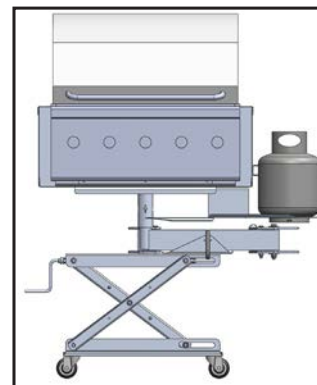

Hard Top Aluminum Canopy

with Twin Electric Actuator Operation.

Canopy serves as an attractive and secure box cover during transport. Auto-Adjusts for varying bed heights.

If your Tail Gate Locks, your ChuckWagon SS16 is Locked.

PLUS: Aluminum Receiver Hitch Carry All for your Portable Generator and Extra Supplies.

Specifications					
Model	Item	Qty Each	Weight	Description	
ChuckWagon SS16	CLP3000	1	500	48.875" W x 64.75 L	
Components					
Summerset Grill, 40", 5 burner, rotisserie & warming rack	PUR2710	1	130	Premium Large Grill	
Coleman 24 Can Stackable Cooler for drinks, meat, snacks	PUR2713	4	16	Space for two per side	
LP Bottle (empty) (2 per unit)	PUR2712	2	30	Standard 20 lb.	
Aluminum Carry All (Fits 2" receiver hitch)	CLP2016	1	15	50.5" x 14.2"	

Model SS16

Product Features

Watch The Videos

Park & Grill

in Under 2 Minutes

No Truck? No Problem...Receiver Hitch models coming soon.